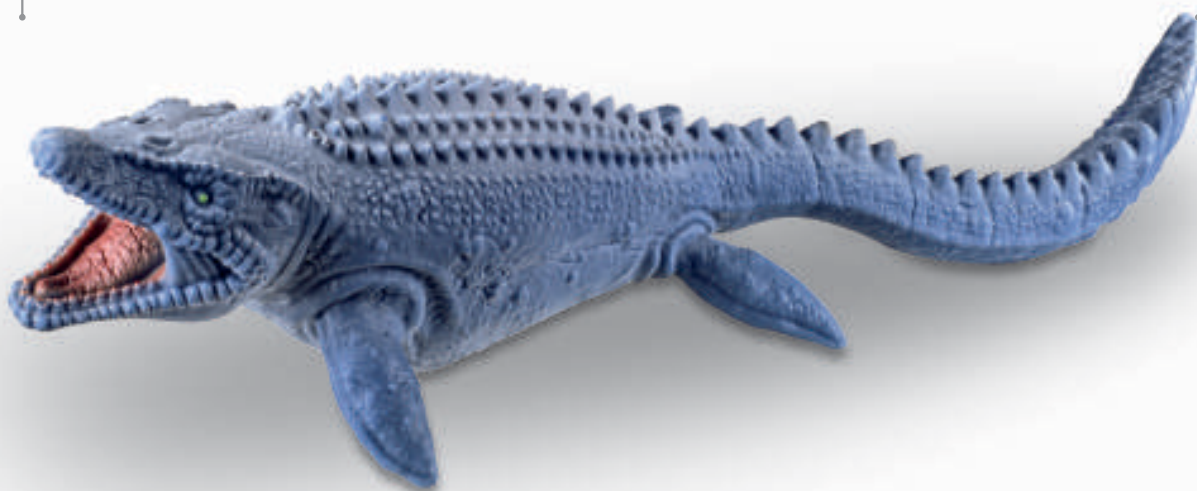

30,0 CM

▪REF 059 COMETA SAURO | MOSSASSAURO - CARTELA

30,0 cm 12,0 x 6,0 x 16,0 cm 12 EAN 7898644471880

▪REF 601 COMETA SAURO | COLEÇÃO SORTIDOS NA CARTELA

12,0 x 6,0 x 16,0 cm 36 EAN 7898644472580